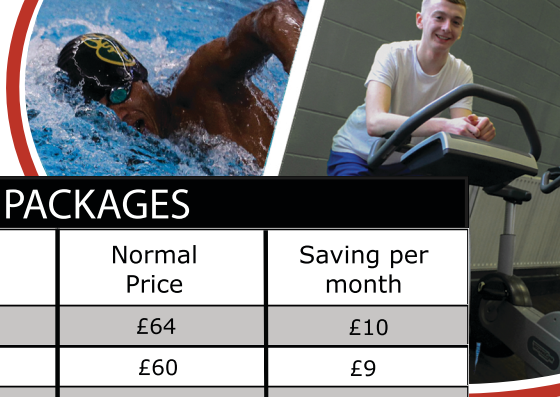

Memberships

COUPLES PACKAGES

Type	Discounted DD Amount	Normal Price	Saving per month
Platinum/Platinum	£54	£64	£10
Platinum/Gold	£51	£60	£9
Platinum/Silver	£45	£54	£9
Platinum/Bronze	£42	£50	£8
Gold/Gold	£47	£56	£9
Gold/Silver	£43	£50	£7
Gold/Bronze	£40	£46	£6
Silver/Silver	£38	£44	£6
Silver/Bronze	£34	£40	£6
Bronze/Bronze	£30	£36	£6

Discounts only available for direct debit customers.

Couples must join at the same time, live at the same address and pay from one bank account. Please note that Junior and Teen memberships are not included in the couples discount.

Restrictions:

*Swimming pool timetable applies

**6 programmes per year- please book at reception

***Junior- Cardiovascular machines only, unless accompanied by an adult who is also a member.

Mon-Fri 15:30 - 17:00,
Weekend 08:00 - 17:00.

***Teen-cardiovascular machines only, unless accompanied by an adult who is also using the fitness suite.

Guest Pass: Day pass for the gym. Short term use only for experienced gym user. Must complete a guest disclaimer form.

Corporate: Corporate memberships are available through your company. Please check at reception to see if your employer is registered. There must be a minimum of 10 employees holding a current membership to be eligible. Please speak to a member of staff for more information.

Casual Memberships: Include the same membership benefits as shown overleaf and are contracted for one calendar month.

CHECK OUT OUR
FITNESS CLASS
AND SWIMMING
TIMETABLES.

SCAN ME

GYM DAY PASS
AVAILABLE FOR
ONLY £8 PER DAY

£

COME AND HAVE
A LOOK AROUND OUR
FACILITIES, OR TAKE
A FREE TRIALSESSION